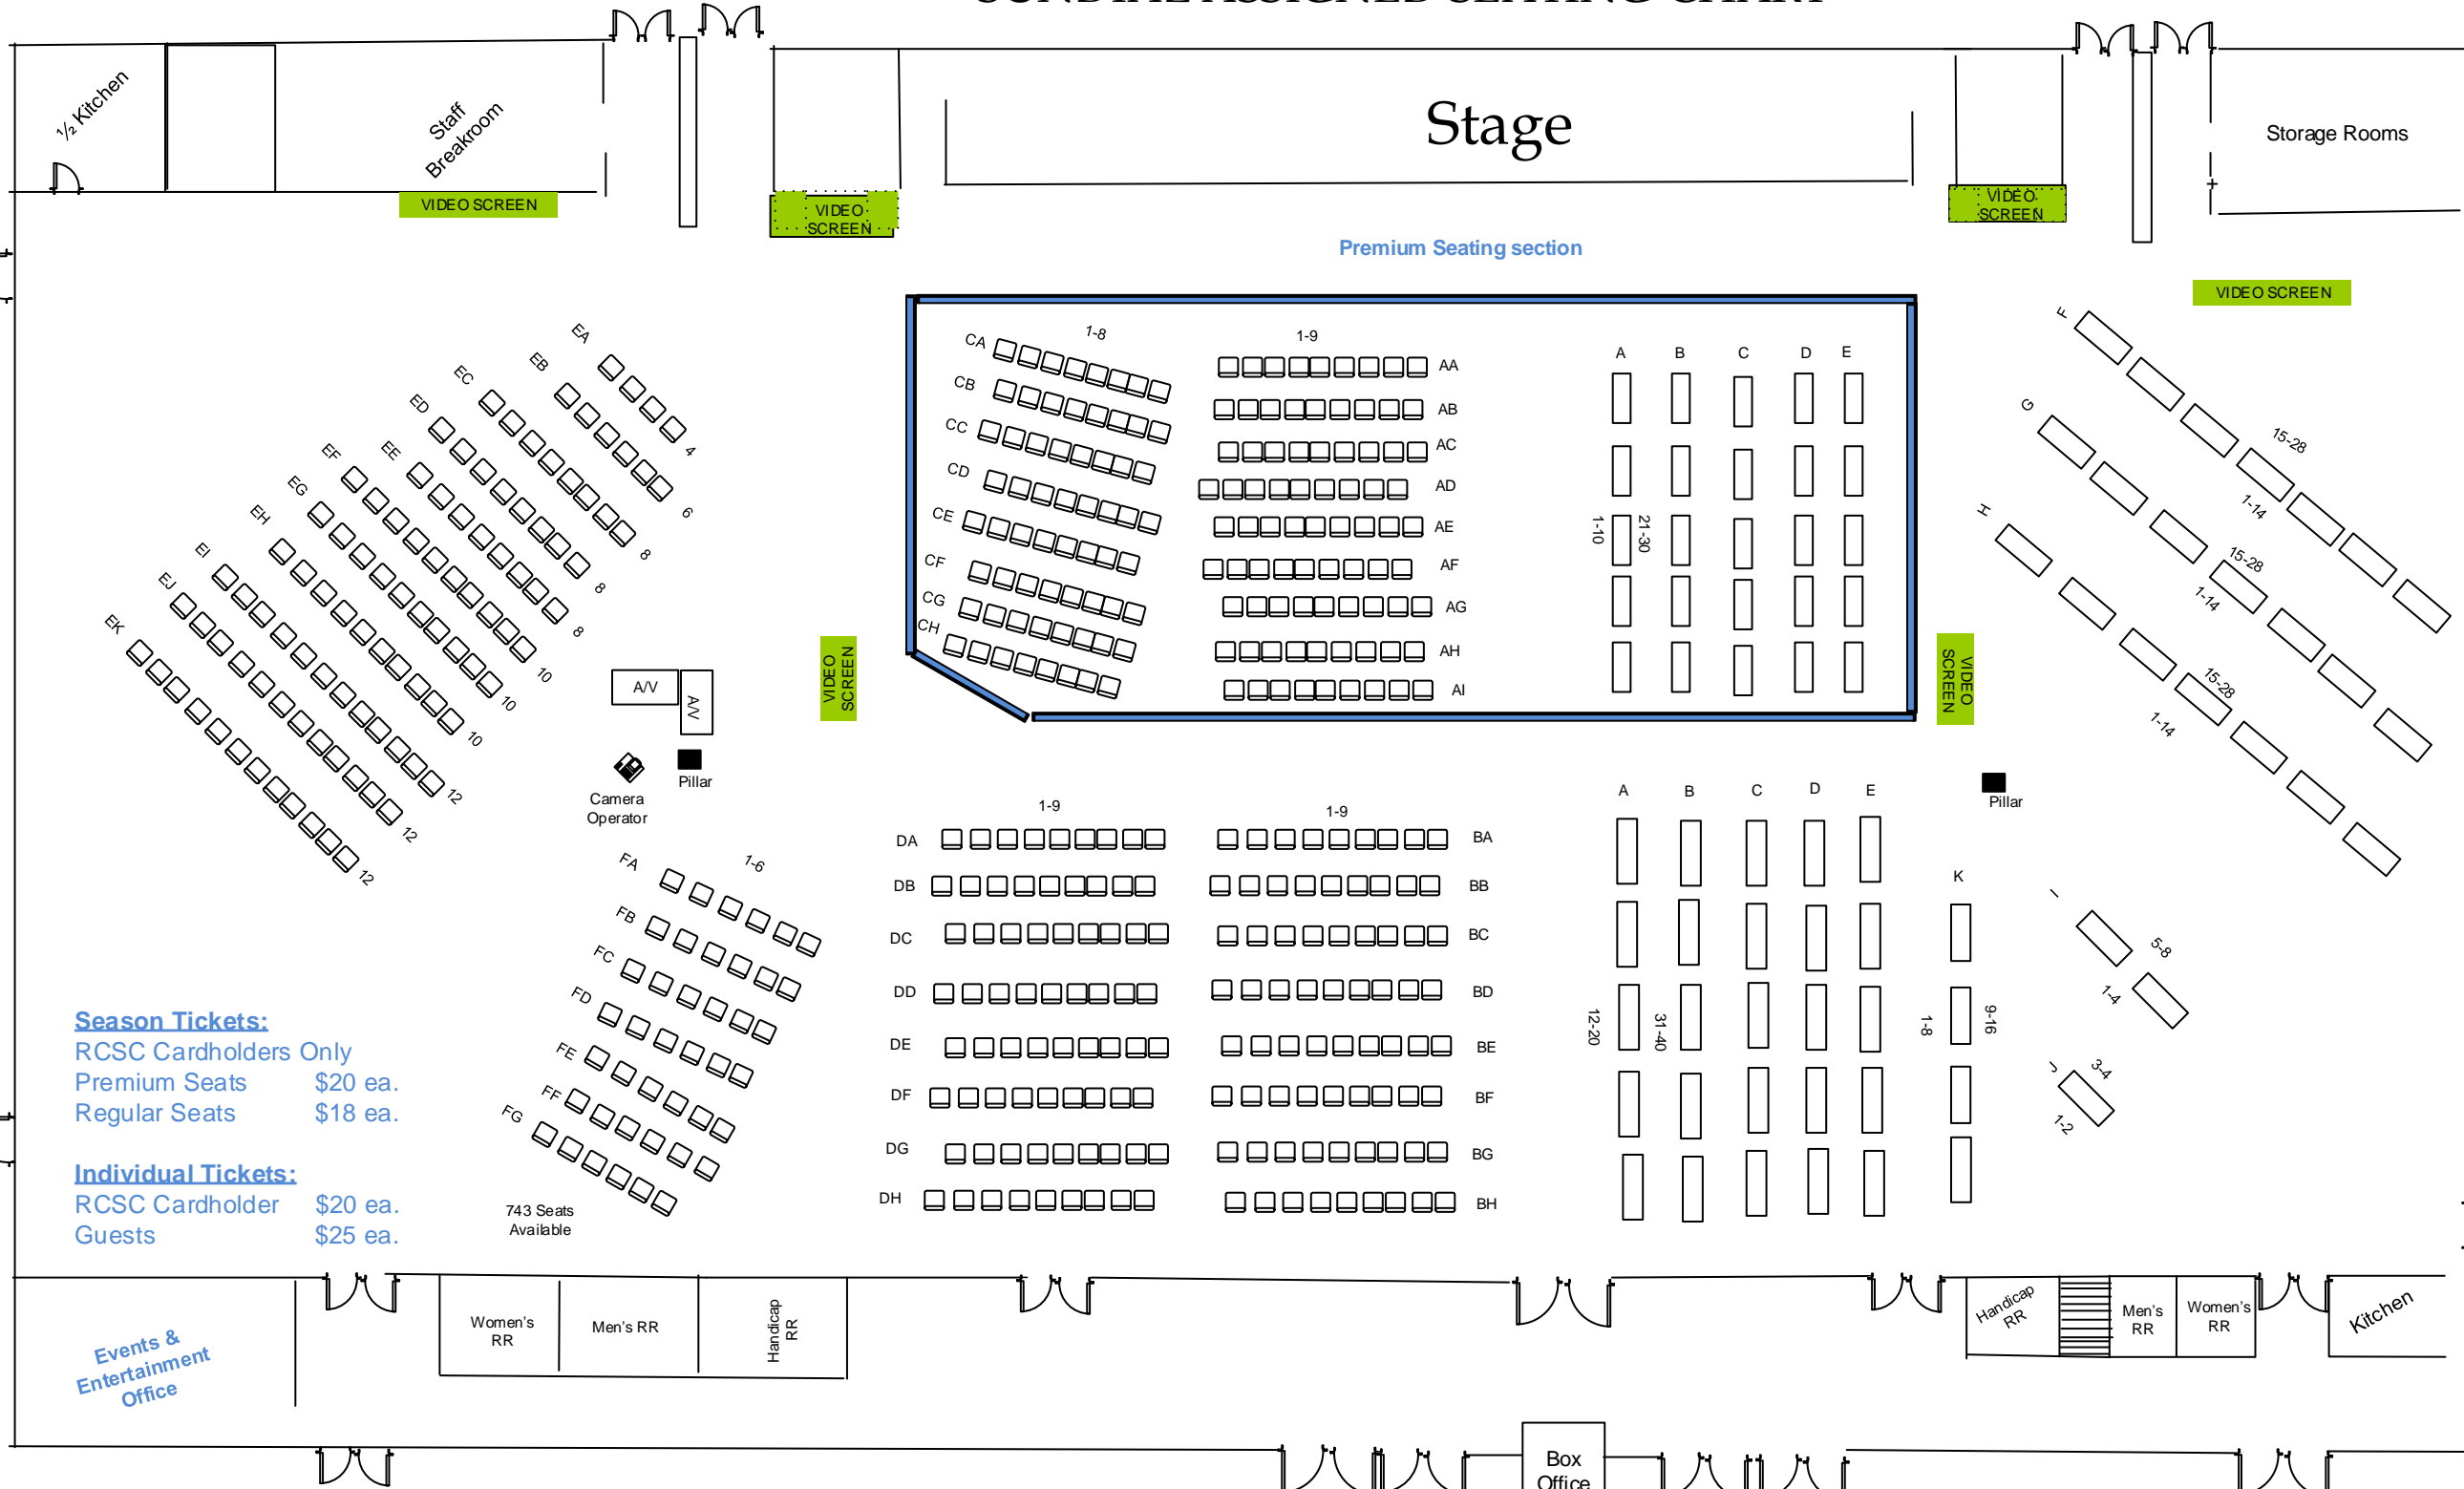

# SUNDIAL ASSIGNED SEATING CHART

Stage

Premium Seating section

VIDEO SCREEN

VIDEO SCREEN

VIDEO SCREEN

VIDEO SCREEN

VIDEO SCREEN

VIDEO SCREEN

**Season Tickets:**  
 RCSC Cardholders Only  
 Premium Seats \$20 ea.  
 Regular Seats \$18 ea.

**Individual Tickets:**  
 RCSC Cardholder \$20 ea.  
 Guests \$25 ea.

743 Seats Available

Events & Entertainment Office

Women's RR

Men's RR

Handicap RR

Box Office

Handicap RR

Men's RR

Women's RR

Kitchen