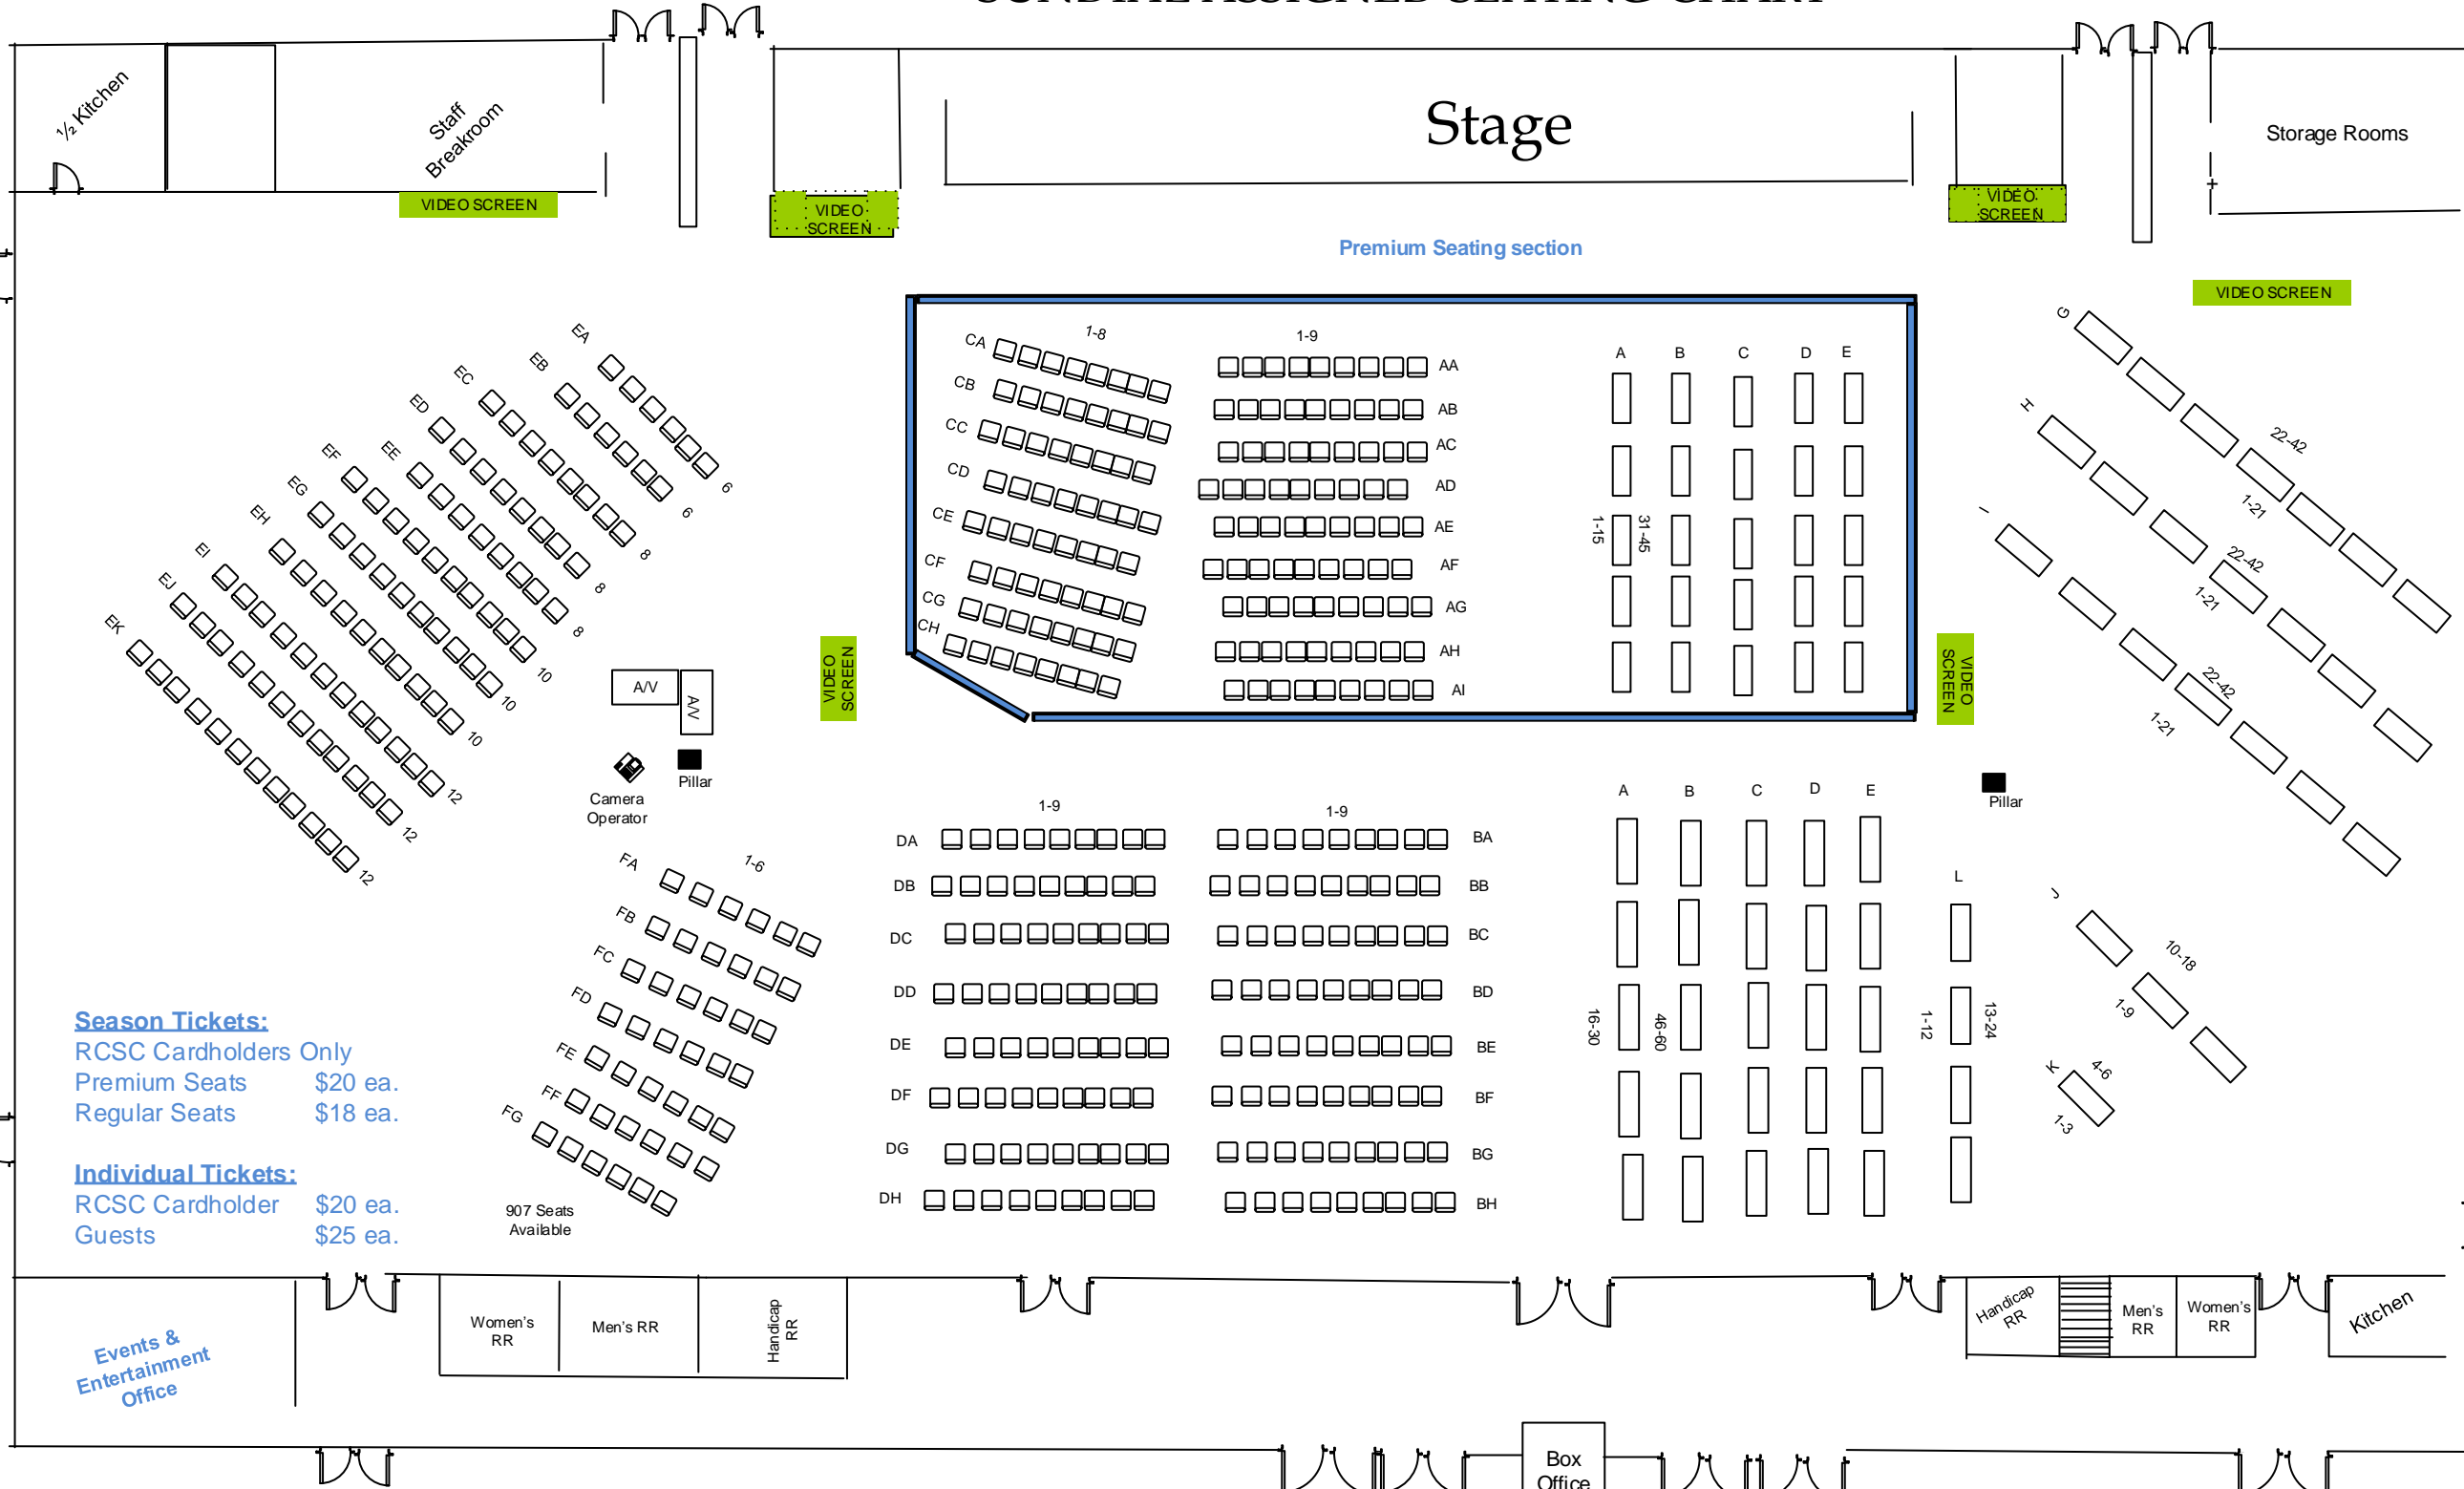

# SUNDIAL ASSIGNED SEATING CHART

Stage

Premium Seating section

**Season Tickets:**  
 RCSC Cardholders Only  
 Premium Seats \$20 ea.  
 Regular Seats \$18 ea.

**Individual Tickets:**  
 RCSC Cardholder \$20 ea.  
 Guests \$25 ea.

907 Seats Available

Events & Entertainment Office

Women's RR  
 Men's RR  
 Handicap RR

Box Office

Handicap RR  
 Men's RR  
 Women's RR

Kitchen

VIDEO SCREEN

VIDEO SCREEN

VIDEO SCREEN

VIDEO SCREEN

VIDEO SCREEN

VIDEO SCREEN

AV AV

Camera Operator  
 Pillar

Pillar