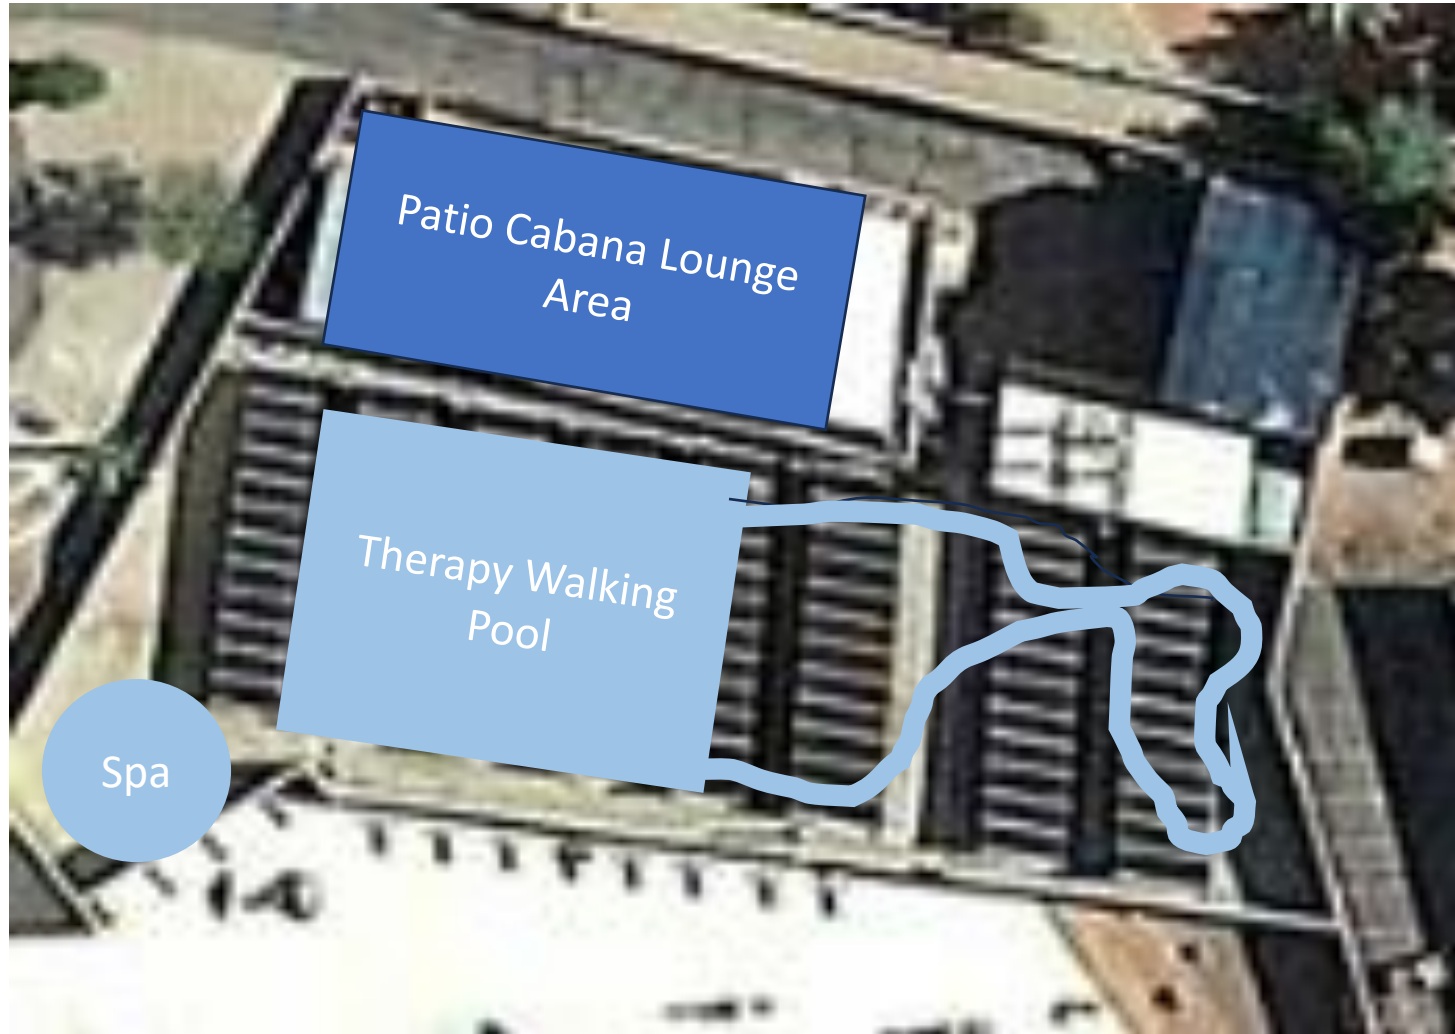

# Mountain View Plan

Joint development of Theater and (PAC) Mountain View Theater will be relocated to either Lakeview Center or Bell Center

Presented by Paul Higgins

Security Fence

Rear Monitored Entrance

See Next Slide

Pool Repaired  
Spas added  
ADA ramp added

4 PB Courts  
2 PB Courts  
Shade Area

12 Indoor PB Courts  
210 x 140  
~ 29,000 sf  
Shade Tables  
Lobby Fitness

Patio Cabana Lounge Area

Therapy Walking Pool

Spa